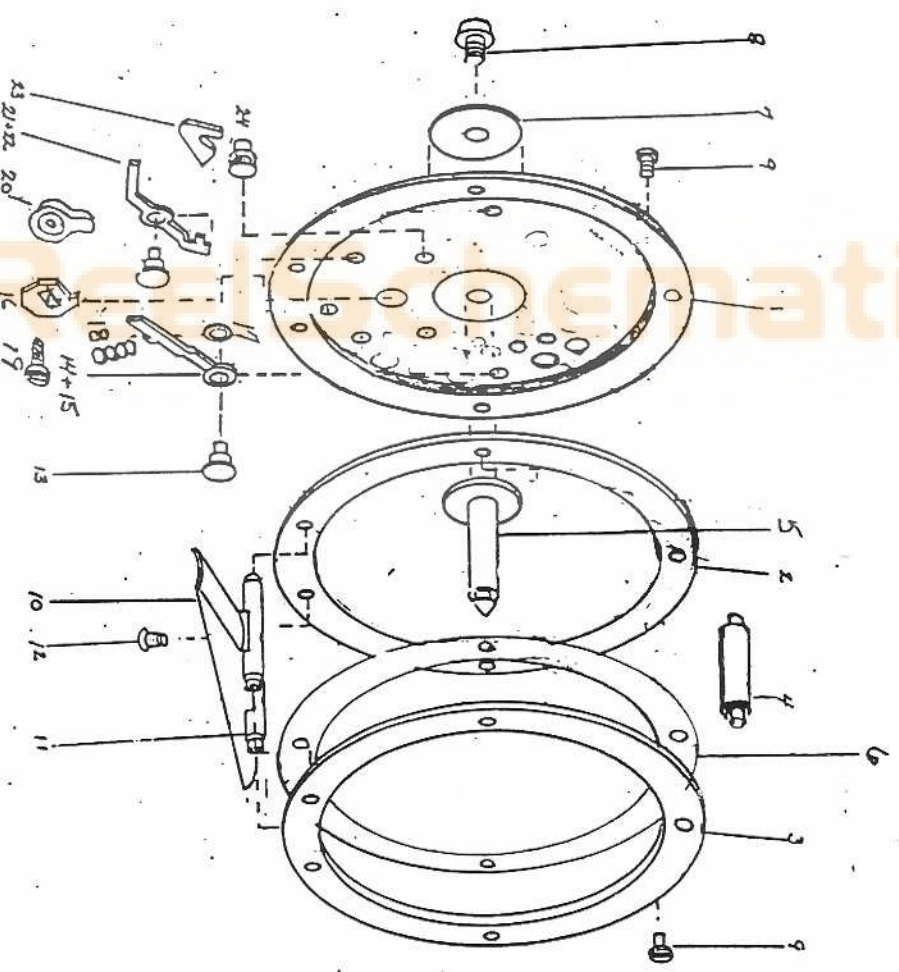

1900 211

MC-52

1	2	3	4	5	6	7	8	9	10	11	12	13
BACK-S-I-MC 56	LINE GUIDE 195	TOP RIM 197	HEEL POST 156	SPINDLE 450-P	LINE GUIDE 196	SPINDLE CAP 455	SPINDLE SCREW 838-S	HEEL FOOT 740	HEEL FOOT POST	OLIVE SCREW 201	LEVER STUD 750	
QUAN: 1	1	1	5	1	1	1	1	1	2	2	2	2

15	16	17	18	19	20	21	22	23	24	25
RATCHET LEVER 755L	CAM #150	STUD WASHER #749	SPRING #510S	CAM SCREW #139	CAM KNOB #146	RATCHET LEVER 754	RATCHET LEVER 754L	RATCHET PAWL 756	RATCHET PAWL STIP 751	
QUAN: 1	1	3	1	1	1	1	1	1	1	

THE 744 WILL HAVE TO BE USED TO MAKE THIS PART UNTIL 740 IS AVAILABLE.